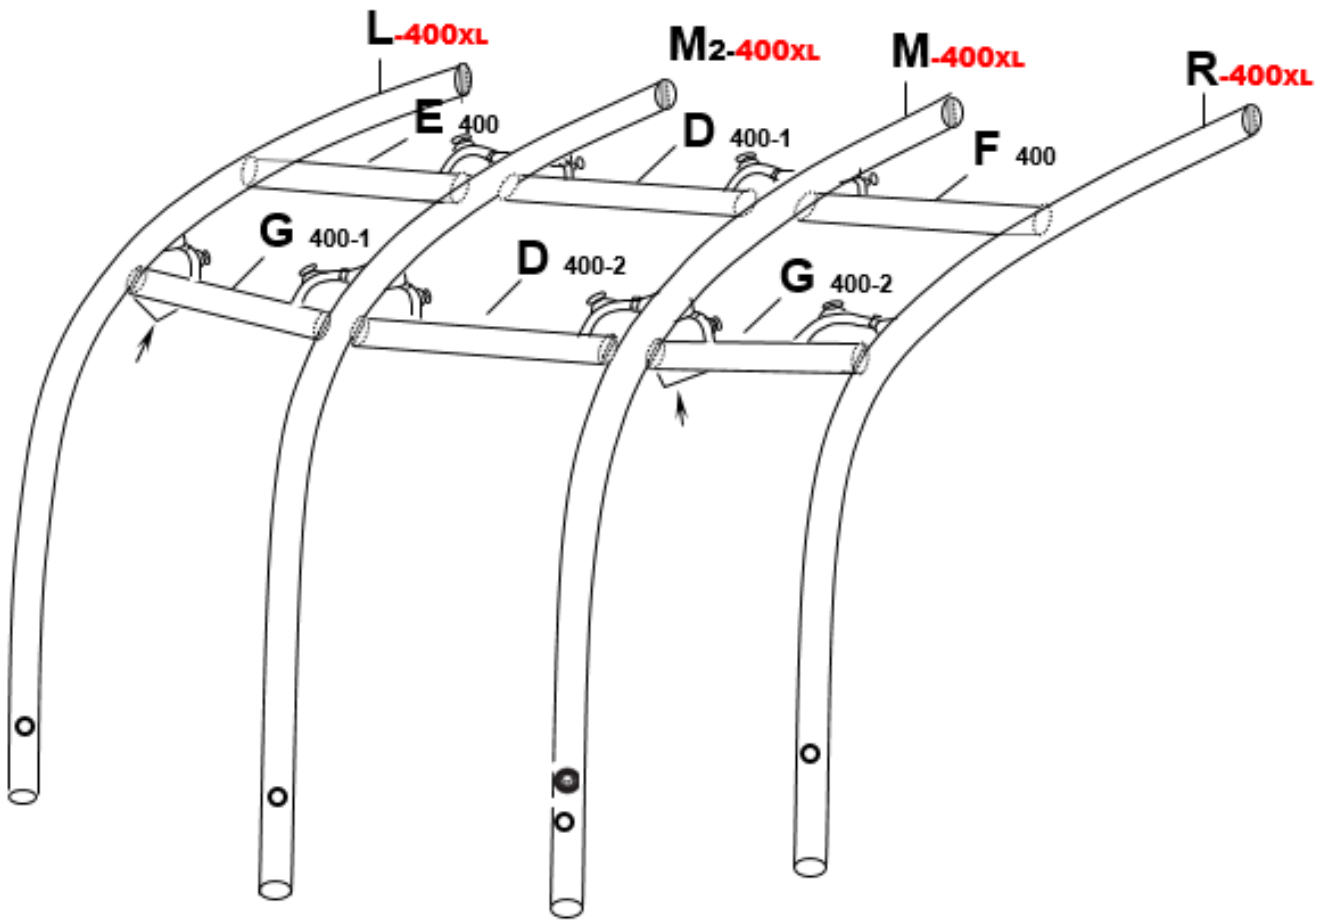

Motor Ace AIR 400XL

Pole	Bladder Only Part Number	Bladder Only Trade Price inc. Carriage	Sleeve Only Part Number	Sleeve Only Trade Price inc. Carriage
R 400XL	ZAPACE400XLR		ZAPACE400XLR	
M1 400XL	ZAPACE400XLM1		ZAPACE400XLM1C	
M2 400XL	ZAPACE400XLM2		ZAPACE400XLM2C	
L 400XL	ZAPACE400XLL		ZAPACE400XLLC	
E 400	ZAPACE400E		ZAPACE400EC	
D 400-1	ZAPACE400D		ZAPACE400DC	
D 400-2	ZAPACE400D2		ZAPACE400D2C	
F 400	ZAPACE400F		ZAPACE400FC	
G 400-1	ZAPACE400G		ZAPACE400GC	
G 400-2	ZAPACE400G2		ZAPACE400G2C	