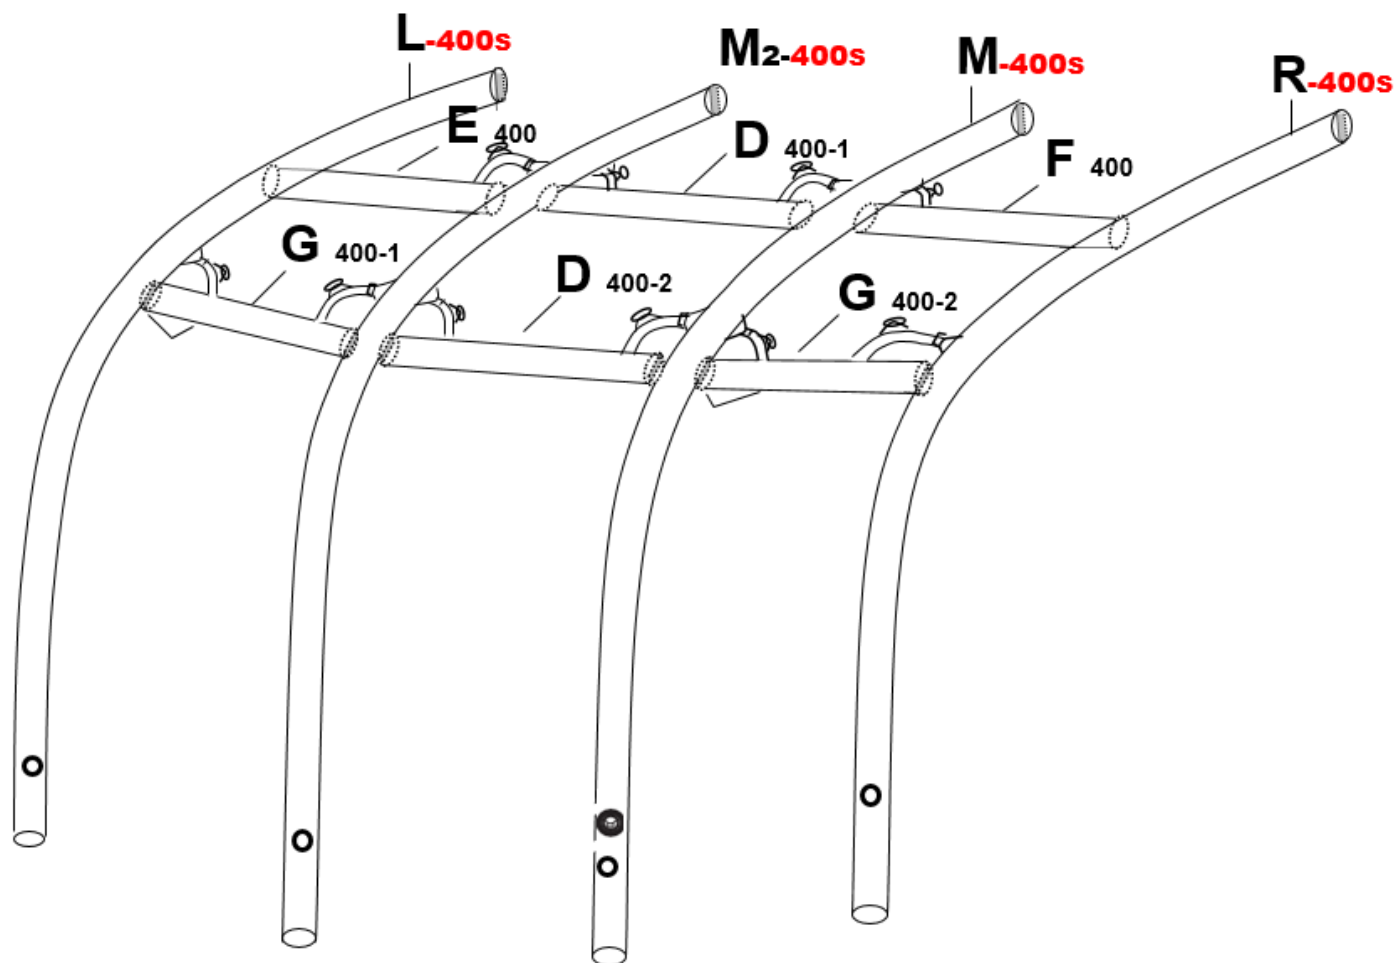

# Motor Ace AIR 400S

Pole	Bladder Only Part Number	Bladder Only Trade Price inc. Carriage	Sleeve Only Part Number	Sleeve Only Trade Price inc. Carriage
L 400S	ZZ0034		ZZ0233	
M 400S	ZZ0036		ZZ0235	
M2 400S	ZZ0035		ZZ0234	
R 400S	ZZ0037		ZZ0236	
E 400	ZAPACE400E		ZAPACE400EC	
D 400-1	ZAPACE400D		ZAPACE400DC	
D 400-2	ZAPACE400D2		ZAPACE400D2C	
F 400	ZAPACE400F		ZAPACE400FC	
G 400-1	ZAPACE400G		ZAPACE400GC	
G 400-2	ZAPACE400G2		ZAPACE400G2C	