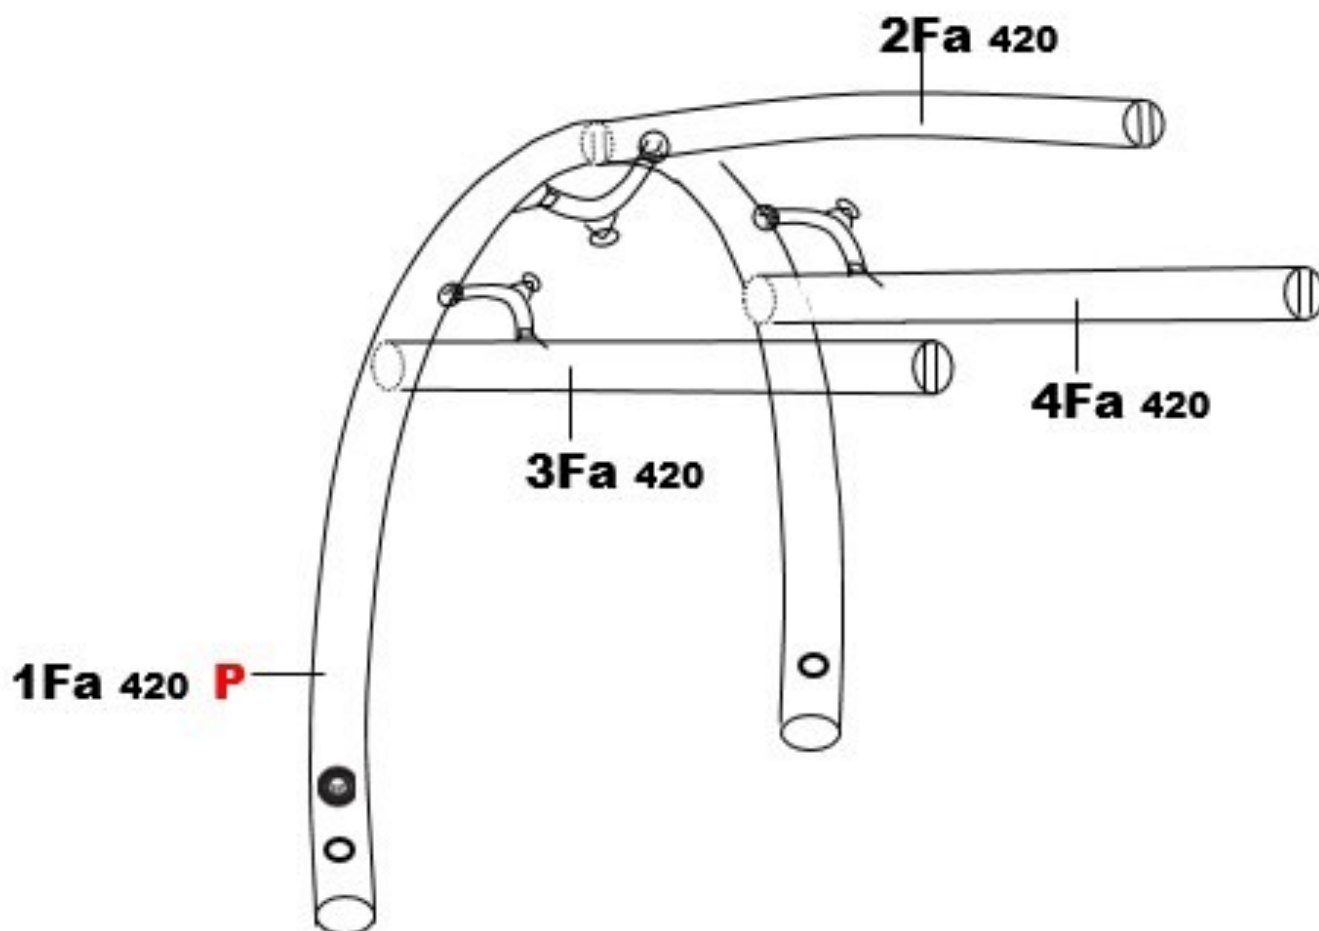

# Fiesta AIR 420

Pole	Bladder Only Part Number	Bladder Only Trade Price inc. Carriage	Sleeve Only Part Number	Sleeve Only Trade Price inc. Carriage
1FA 420 P	ZAP61FAB		ZAP61FABC	
2FA 420	ZAP62FAB		ZAP62FABC	
3FA 420	ZAP63FAB		ZAP63FABC	
4FA 420	ZAP64FAB		ZAP64FABC	