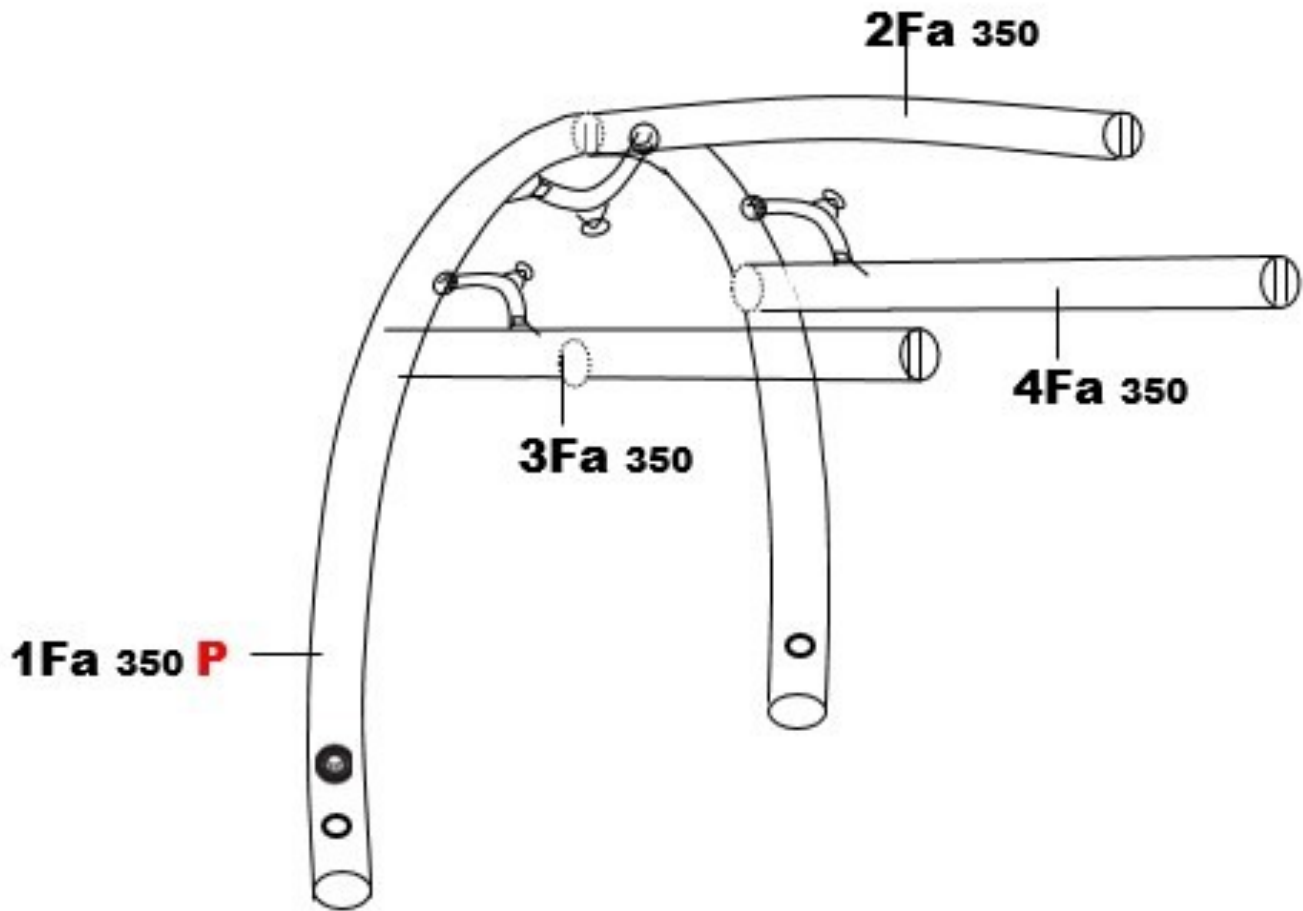

Fiesta AIR 350

Pole	Bladder Only Part Number	Bladder Only Trade Price inc. Carriage	Sleeve Only Part Number	Sleeve Only Trade Price inc. Carriage
1FA 350 P	ZAP51FAB		ZAP51FABC	
2FA 350	ZAP32FAB		ZAP32FABC	
3FA 350	ZAP53FAB		ZAP53FABC	
4FA 350	ZAP54FAB		ZAP54FABC	