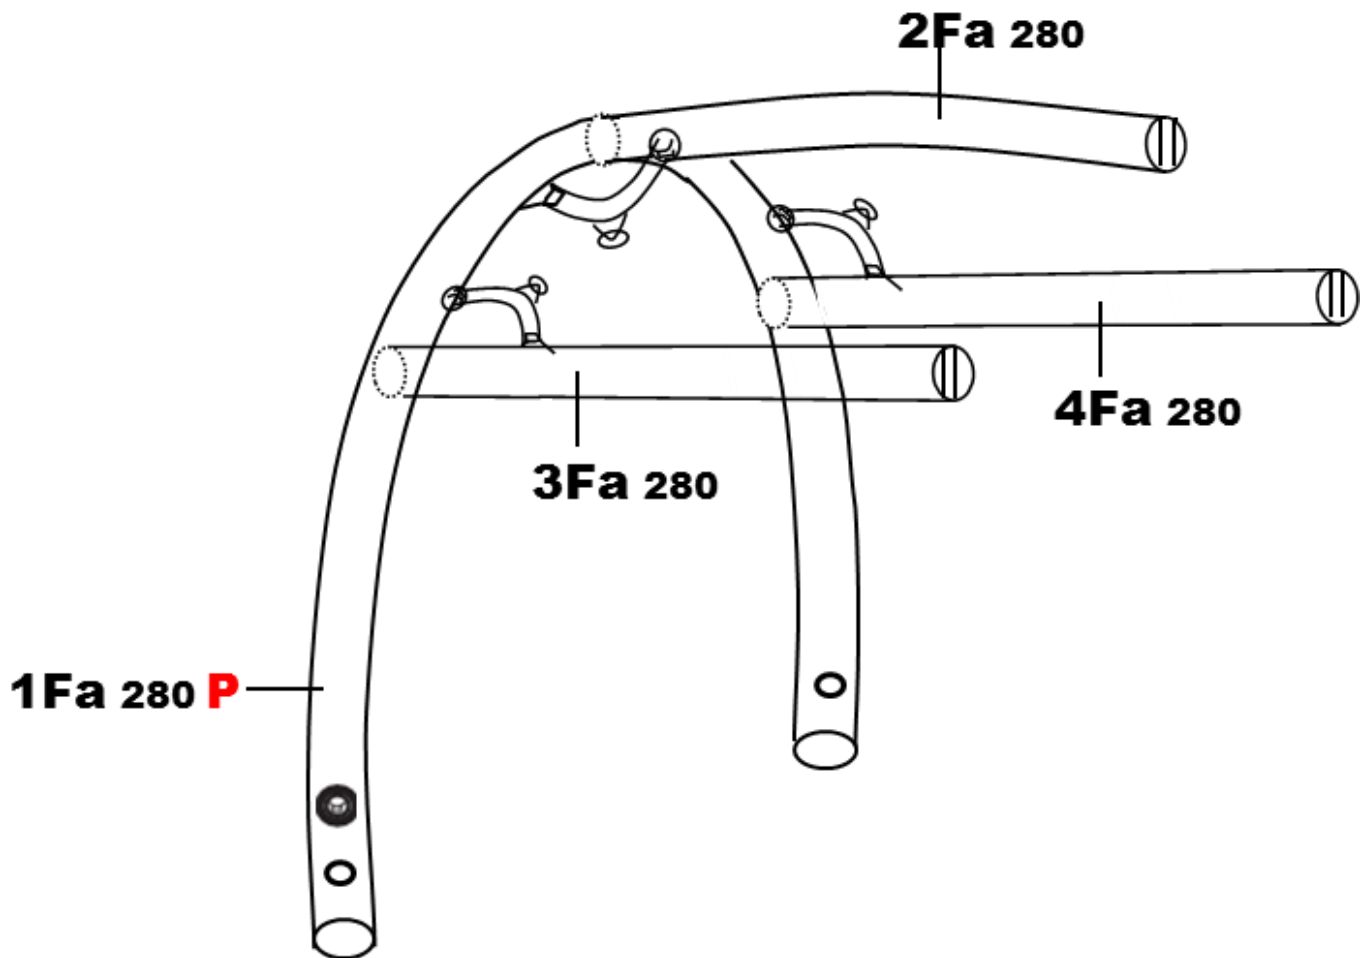

Fiesta AIR 280

Pole	Bladder Only Part Number	Bladder Only Trade Price inc. Carriage	Sleeve Only Part Number	Sleeve Only Trade Price inc. Carriage
1FA 280 P	ZAP41FAB		ZAP41FABC	
2FA 280	ZAP22FAB		ZAP22FABC	
3FA 280	ZAP43FAB		ZAP43FABC	
4FA 280	ZAP44FAB		ZAP44FABC	