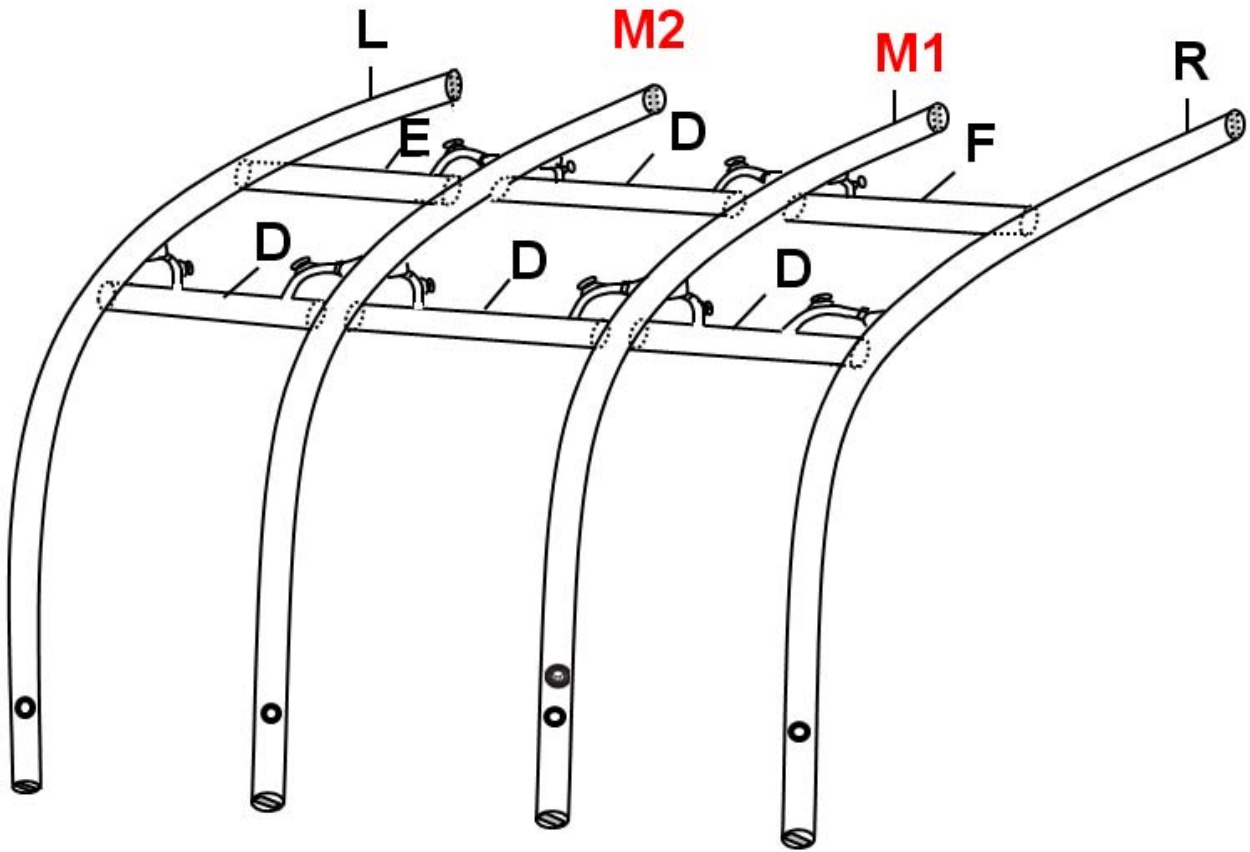

# Rally Air 390

## AirFrame parts list

Part	Length	Part name	Part number	Part name	Part number
D	1.27	AirPole complete	ZAPD0C	AirPole bladder only	ZAPD0B
E	1.27	AirPole complete	ZAPE0C	AirPole bladder only	ZAPE0B
F	1.27	AirPole complete	ZAPF0C	AirPole bladder only	ZAPF0B
L	4.33	AirPole complete	ZAPL0C	AirPole bladder only	ZAPL0B
M1	4.33	AirPole complete	ZAPM1C	AirPole bladder only	ZAPM1B
M2	4.33	AirPole complete	ZAPM2C	AirPole bladder only	ZAPM2B
R	4.33	AirPole complete	ZAPR1C	AirPole bladder only	ZAPR1B
		Isolating/ deflation valve	ZAPIDV		
		Inflation valve	ZAPINV		
		Isolating valve spanner	ZAPIVS		