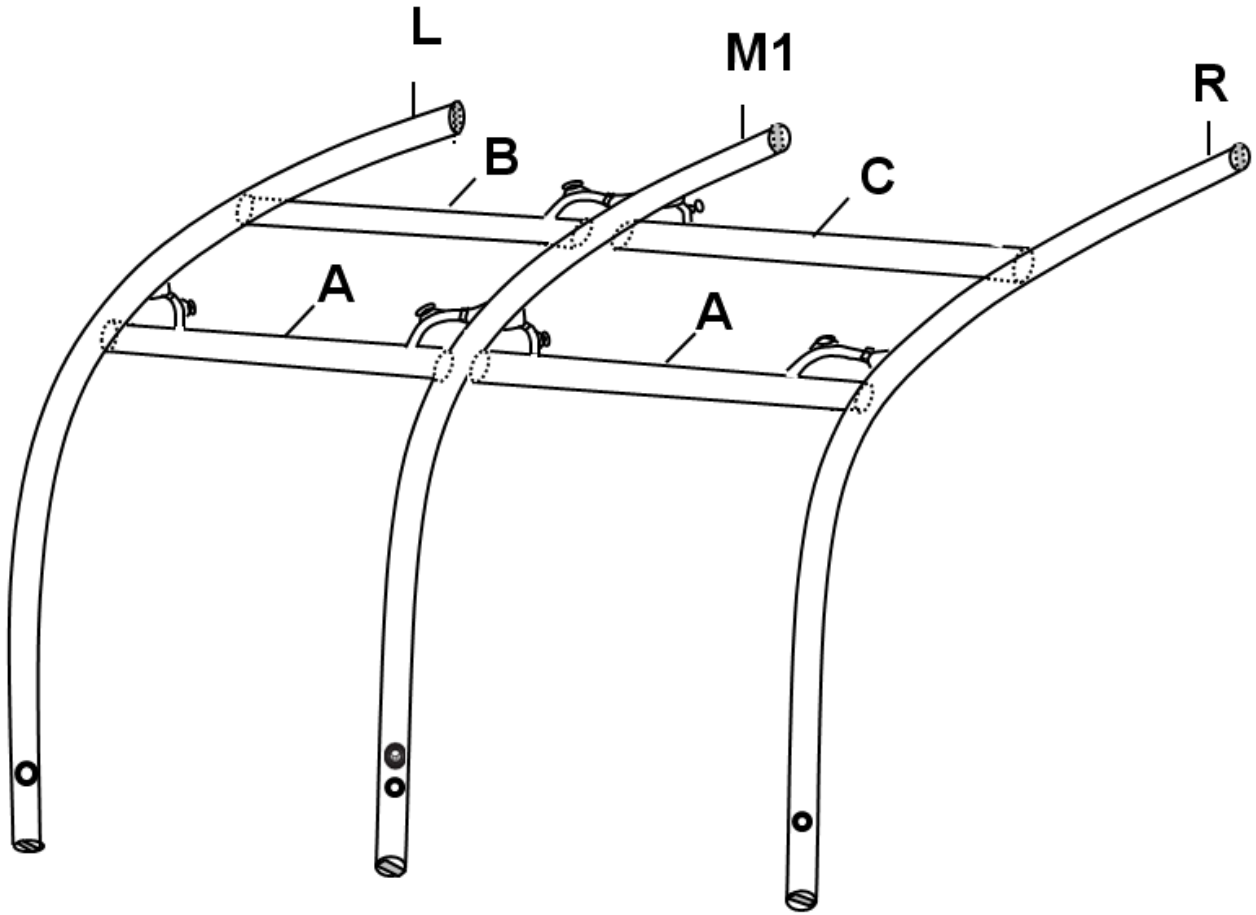

# Rally Air 260

## AirFrame parts list

Part	Length	Part name	Part number	Part name	Part number
A	1.25	AirPole	ZAPA0C	AirPole bladder only	ZAPA0B
B	1.25	AirPole	ZAPB0C	AirPole bladder only	ZAPB0B
C	1.25	AirPole	ZAPC0C	AirPole bladder only	ZAPC0B
L	4.33	AirPole	ZAPL0C	AirPole bladder only	ZAPL0B
M1	4.33	AirPole	ZAPM1C	AirPole bladder only	ZAPM1B
R	4.33	AirPole	ZAPR1C	AirPole bladder only	ZAPR1B
		Isolating/ deflation valve	ZAPIDV		
		Inflation valve	ZAPINV		
		Isolating valve spanner	ZAPIVS		