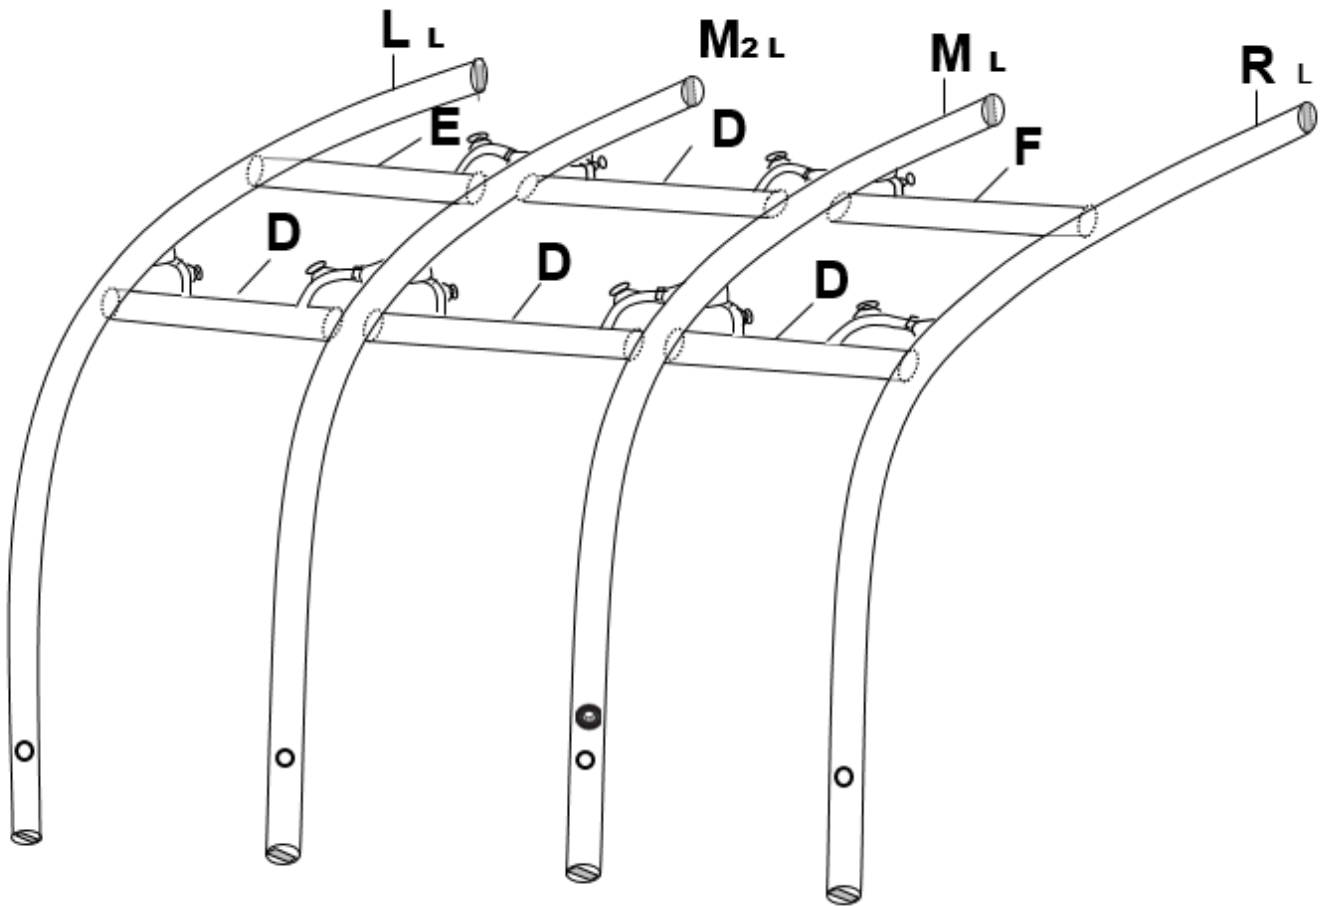

Motor Rally Air 390 L

AirFrame parts list

Part	Length	Part name	Part number	Part name	Part number
D		AirPole complete		AirPole bladder only	
E		AirPole complete		AirPole bladder only	
F		AirPole complete		AirPole bladder only	
L _L		AirPole complete		AirPole bladder only	
M _L		AirPole complete		AirPole bladder only	
M _{2L}		AirPole complete		AirPole bladder only	
R _L		AirPole complete		AirPole bladder only	
		Isolating/ deflation valve 2014			
		Inflation valve 2014			
		Isolating valve spanner	ZAPIVS		