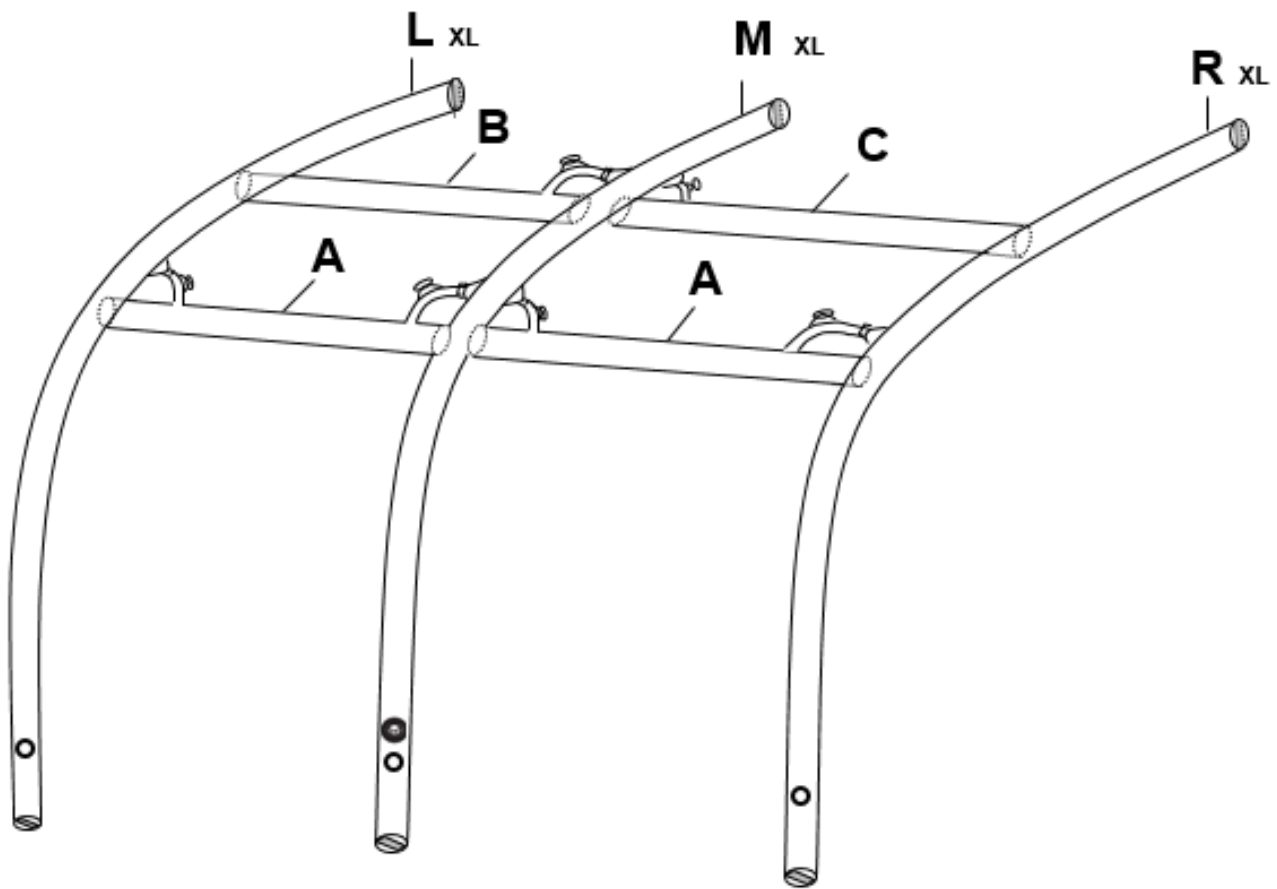

Motor Rally Air 260 XL

AirFrame parts list

Part	Length	Part name	Part number	Part name	Part number
A		AirPole		AirPole bladder only	
B		AirPole		AirPole bladder only	
C		AirPole		AirPole bladder only	
L _{XL}		AirPole		AirPole bladder only	
M _{XL}		AirPole		AirPole bladder only	
R _{XL}		AirPole		AirPole bladder only	
		Isolating/ deflation valve 2014			
		Inflation valve 2014			
		Isolating valve spanner			