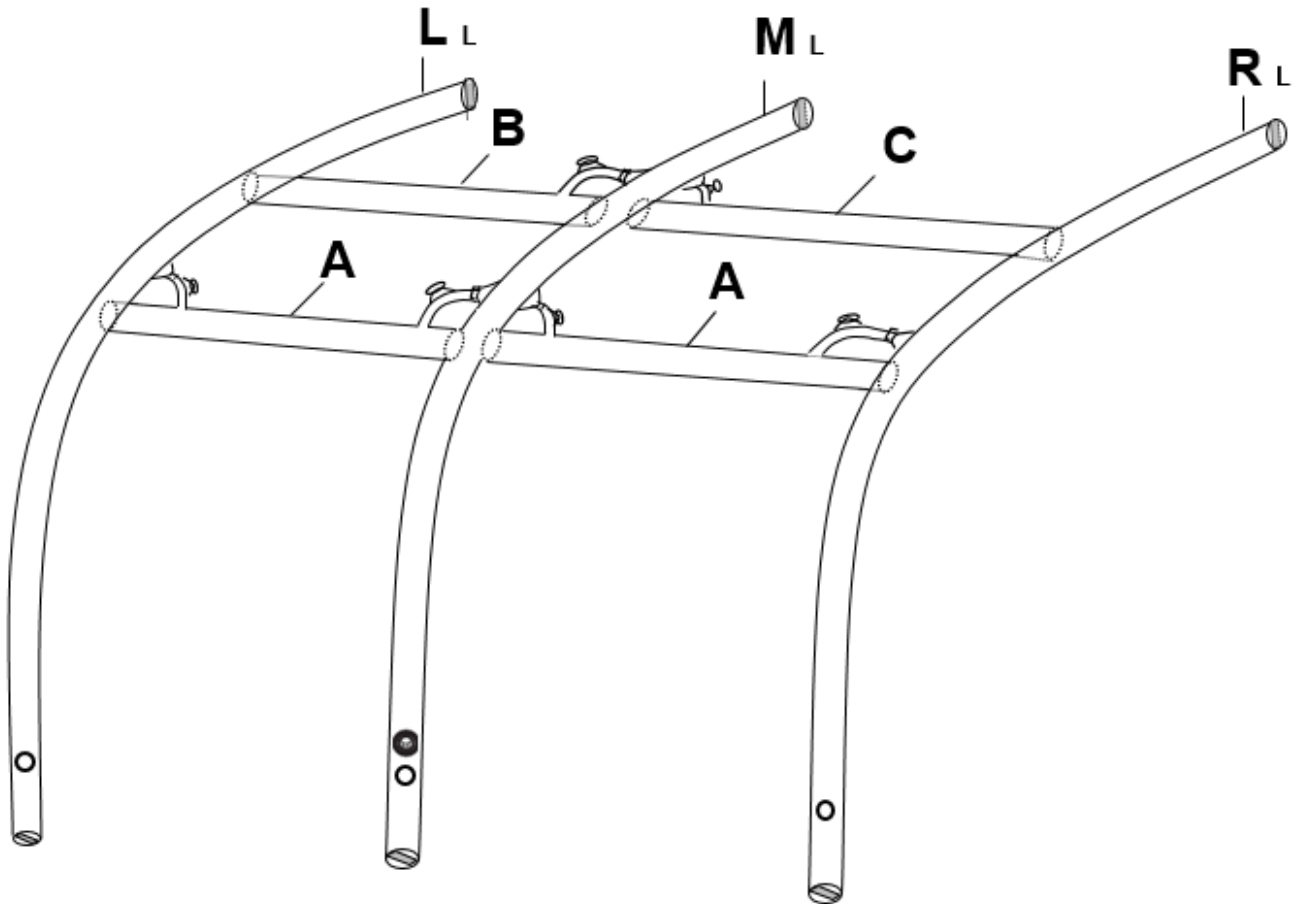

Motor Rally Air 260 L

AirFrame parts list

Part	Length	Part name	Part number	Part name	Part number
A		AirPole		AirPole bladder only	
B		AirPole		AirPole bladder only	
C		AirPole		AirPole bladder only	
L _L		AirPole		AirPole bladder only	
M _L		AirPole		AirPole bladder only	
R _L		AirPole		AirPole bladder only	
		Isolating/ deflation valve 2014			
		Inflation valve 2014			
		Isolating valve spanner			