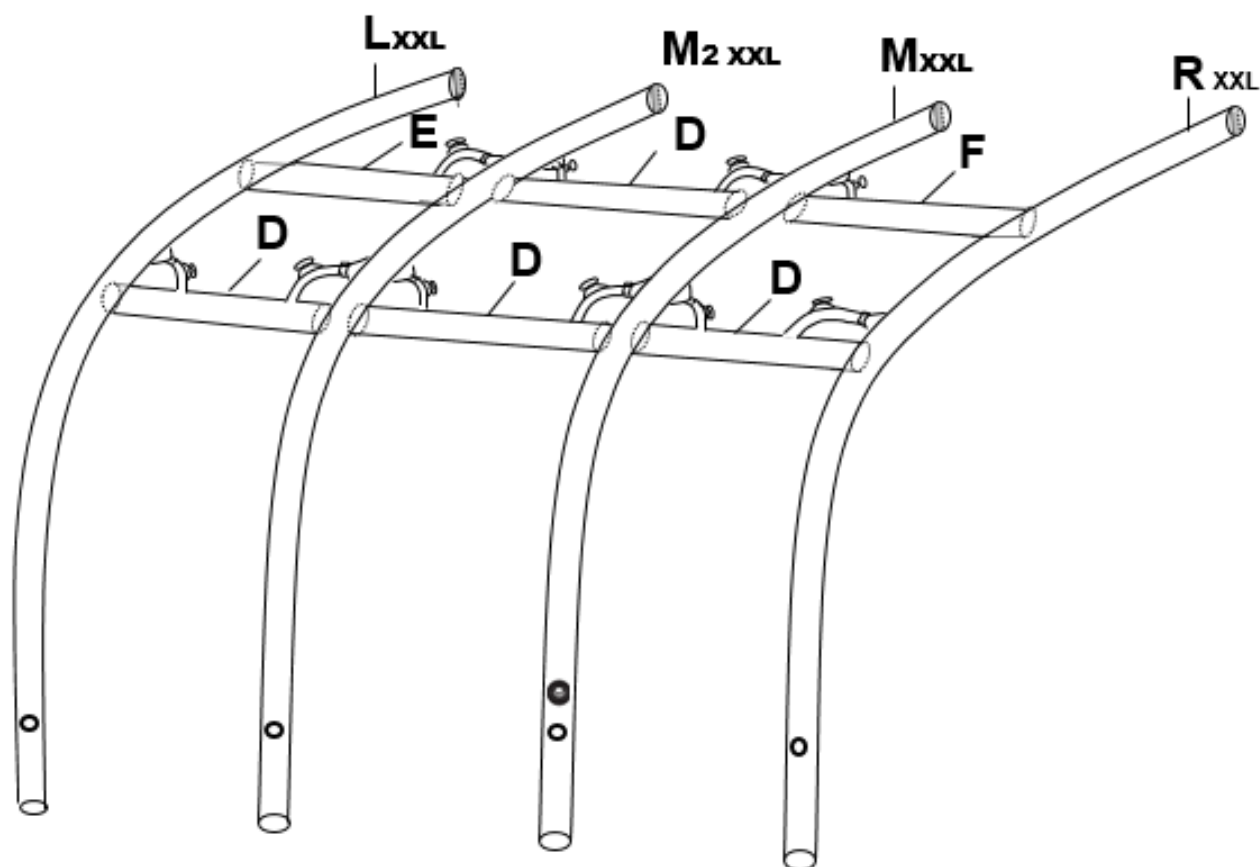

Motor Rally AIR 390XXL

Part	Part name	Part number	Tube length
L _{XXL}	Bladder Only	ZAPLXXLB	
M _{XXL}	Bladder Only	ZAPMXXLB	
M ₂ _{XXL}	Bladder Only	ZAPM ₂ XXLB	
R _{XXL}	Bladder Only	ZAPRXXLB	
D	Bladder Only	ZAPDOB	1.25
E	Bladder Only	ZAPEOB	1.25
F	Bladder Only	ZAPFOB	1.25
	Isolating / deflation valve	ZAPIDV	
	Inflation valve	ZAPINV	
	Isolating valve spanner	ZAPIVS	