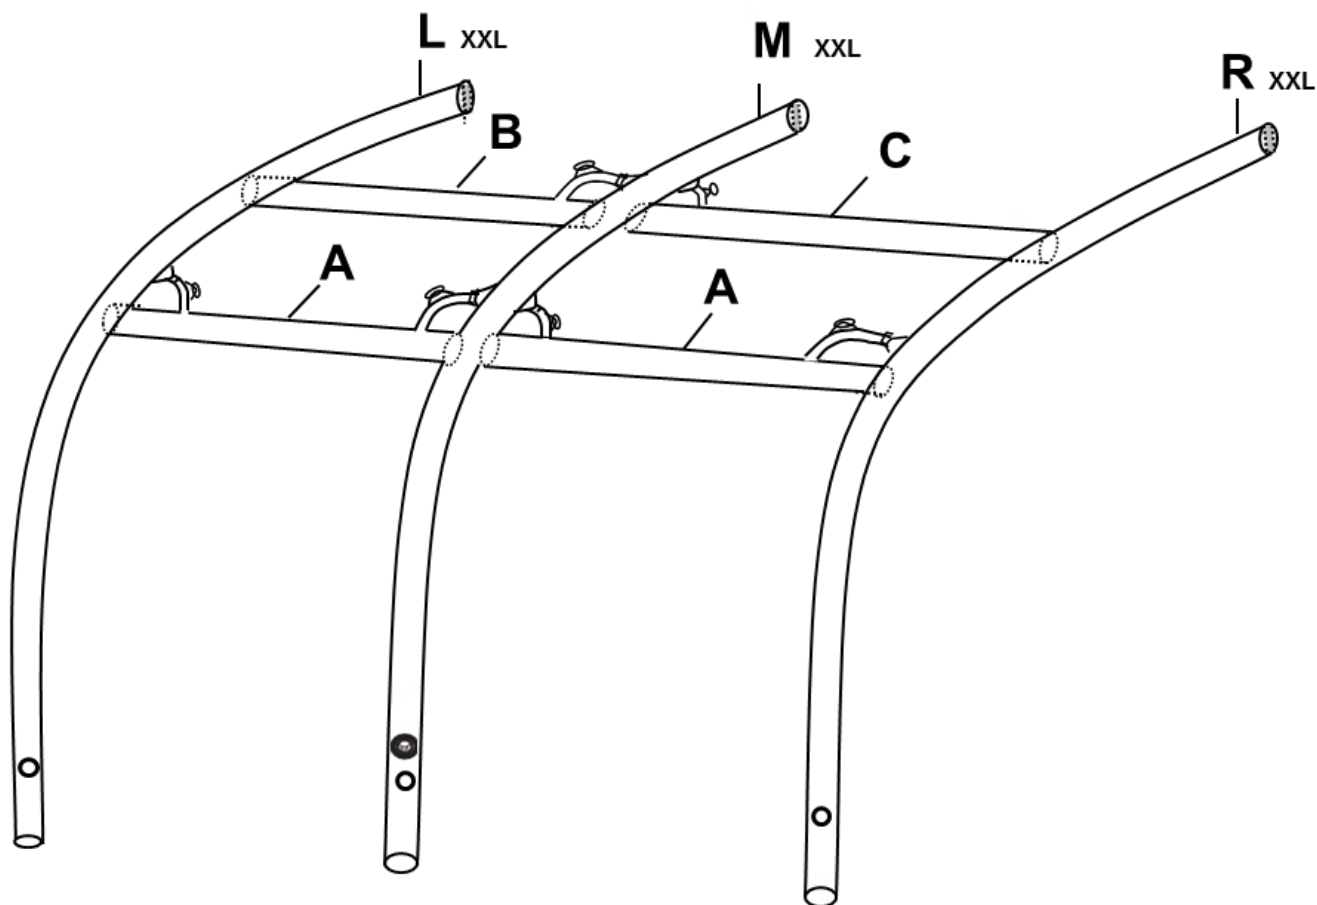

Motor Rally AIR 260XXL

Part	Part name	Part number	Tube length
L _{XXL}	Bladder Only	ZAPLXXLB	
M _{XXL}	Bladder Only	ZAPMXXLB	
R _{XXL}	Bladder Only	ZAPRXXLB	
A	Bladder Only	ZAPA0B	1.25
B	Bladder Only	ZAPBOB	1.25
C	Bladder Only	ZAPCOB	1.25
	Isolating / deflation valve	ZAPIDV	
	Inflation valve	ZAPINV	
	Isolating valve spanner	ZAPIVS	