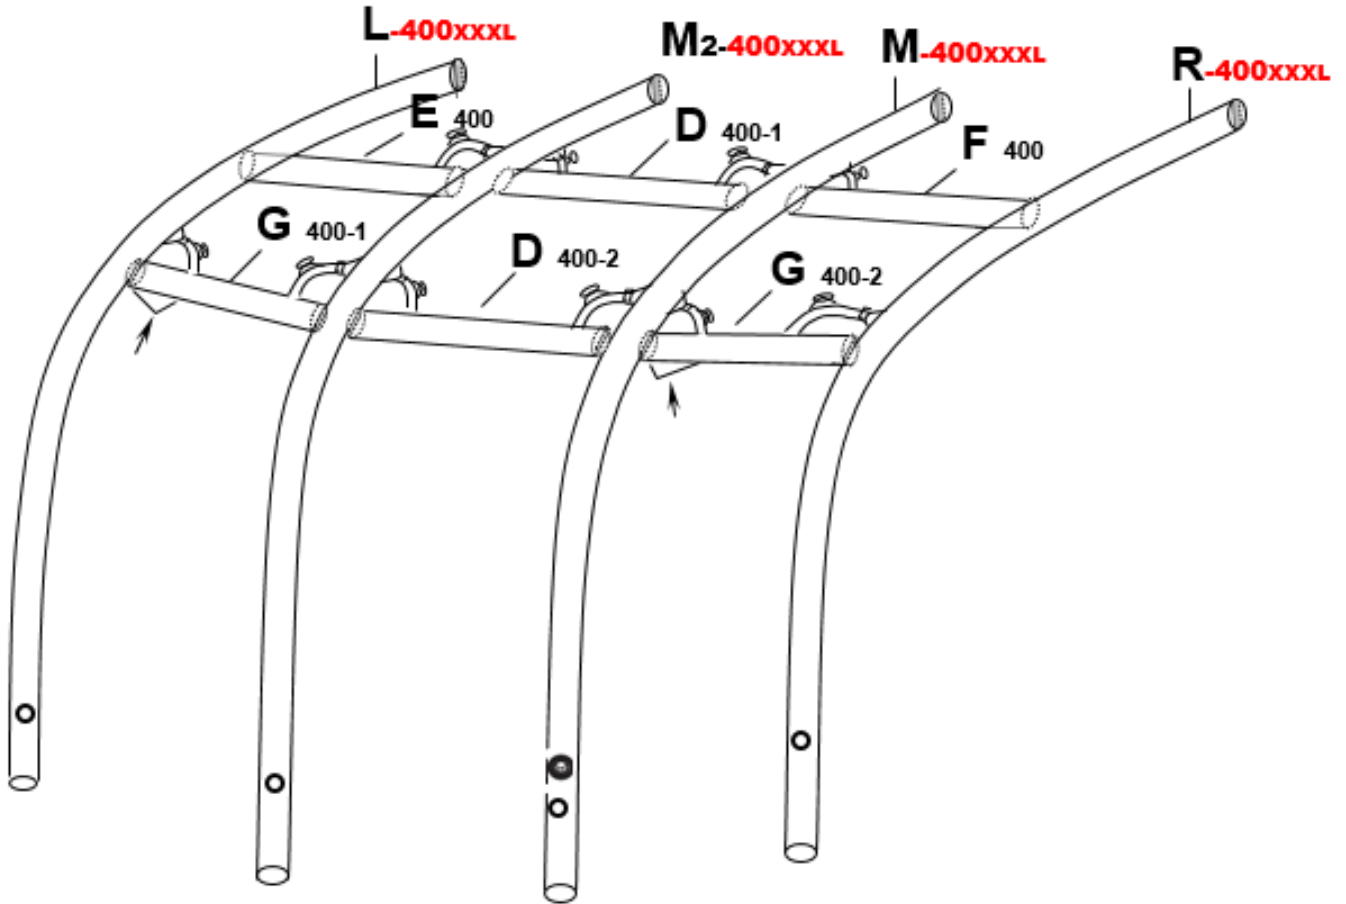

Motor Ace AIR 400XXXL

Part	Part name	Part number	Tube length
R 400XXXL	Bladder Only	ZAPACE400XXXLR	
M1 400XXXL	Bladder Only	ZAPACE400XXXLM1	
M2 400XXXL	Bladder Only	ZAPACE400XXXLM2	
L 400XXXL	Bladder Only	ZAPACE400XXXLL	
E 400	Bladder Only	ZAPACE400E	
D 400-1	Bladder Only	ZAPACE400D	
D 400-2	Bladder Only	ZAPACE400D2	
F 400	Bladder Only	ZAPACE400F	
G 400-1	Bladder Only	ZAPACE400G	
G 400-2	Bladder Only	ZAPACE400G2	
	Isolating / deflation valve	ZAPIDV	
	Inflation valve	ZAPINV	
	Isolating valve spanner	ZAPIVS	