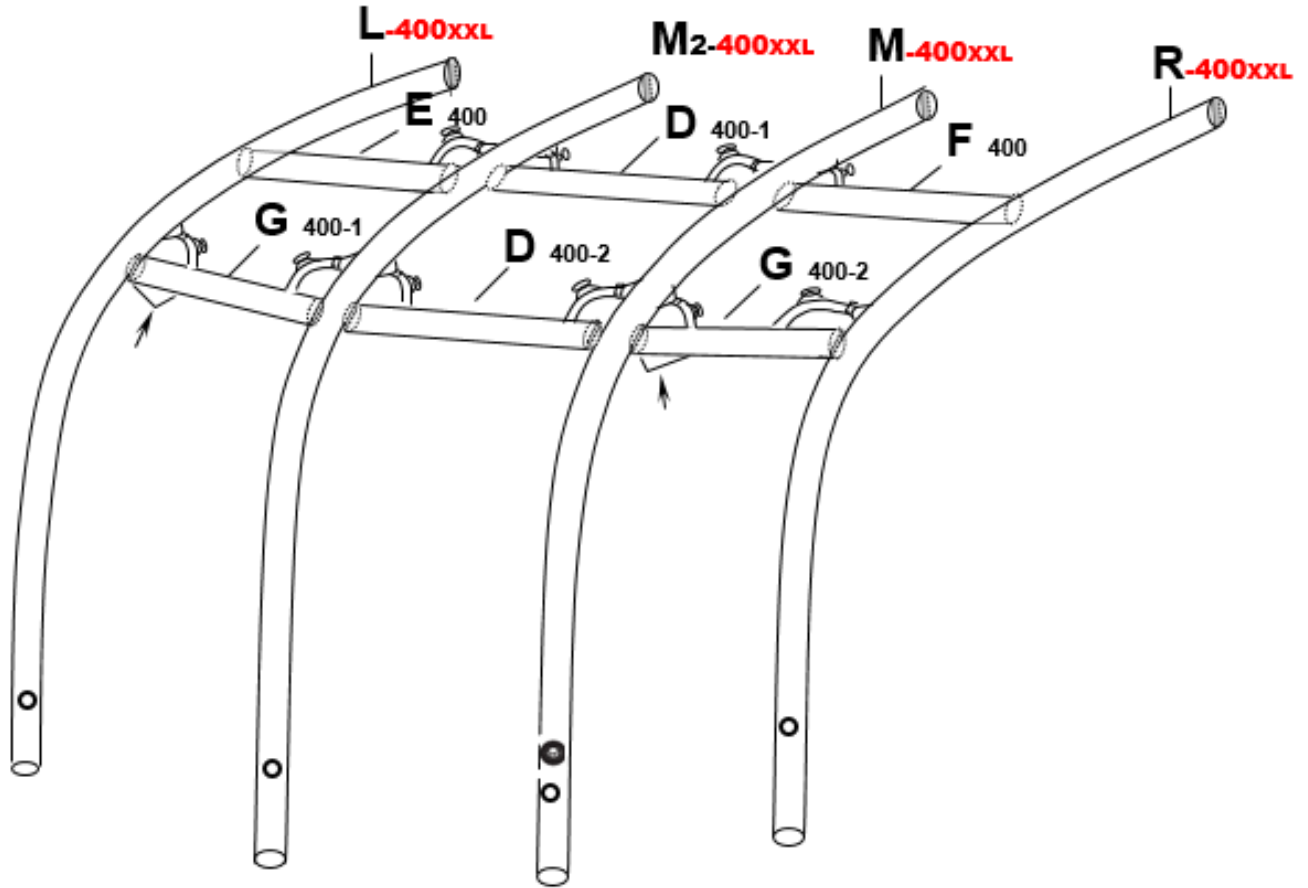

Motor Ace AIR 400XXL

Part	Part name	Part number	Tube length
R 400XXL	Bladder Only	ZAPACE400XXLR	
M1 400XXL	Bladder Only	ZAPACE400XXLM1	
M2 400XXL	Bladder Only	ZAPACE400XXLM2	
L 400XXL	Bladder Only	ZAPACE400XXLL	
E 400	Bladder Only	ZAPACE400E	
D 400-1	Bladder Only	ZAPACE400D	
D 400-2	Bladder Only	ZAPACE400D2	
F 400	Bladder Only	ZAPACE400F	
G 400-1	Bladder Only	ZAPACE400G	
G 400-2	Bladder Only	ZAPACE400G2	
	Isolating / deflation valve	ZAPIDV	
	Inflation valve	ZAPINV	
	Isolating valve spanner	ZAPIVS	