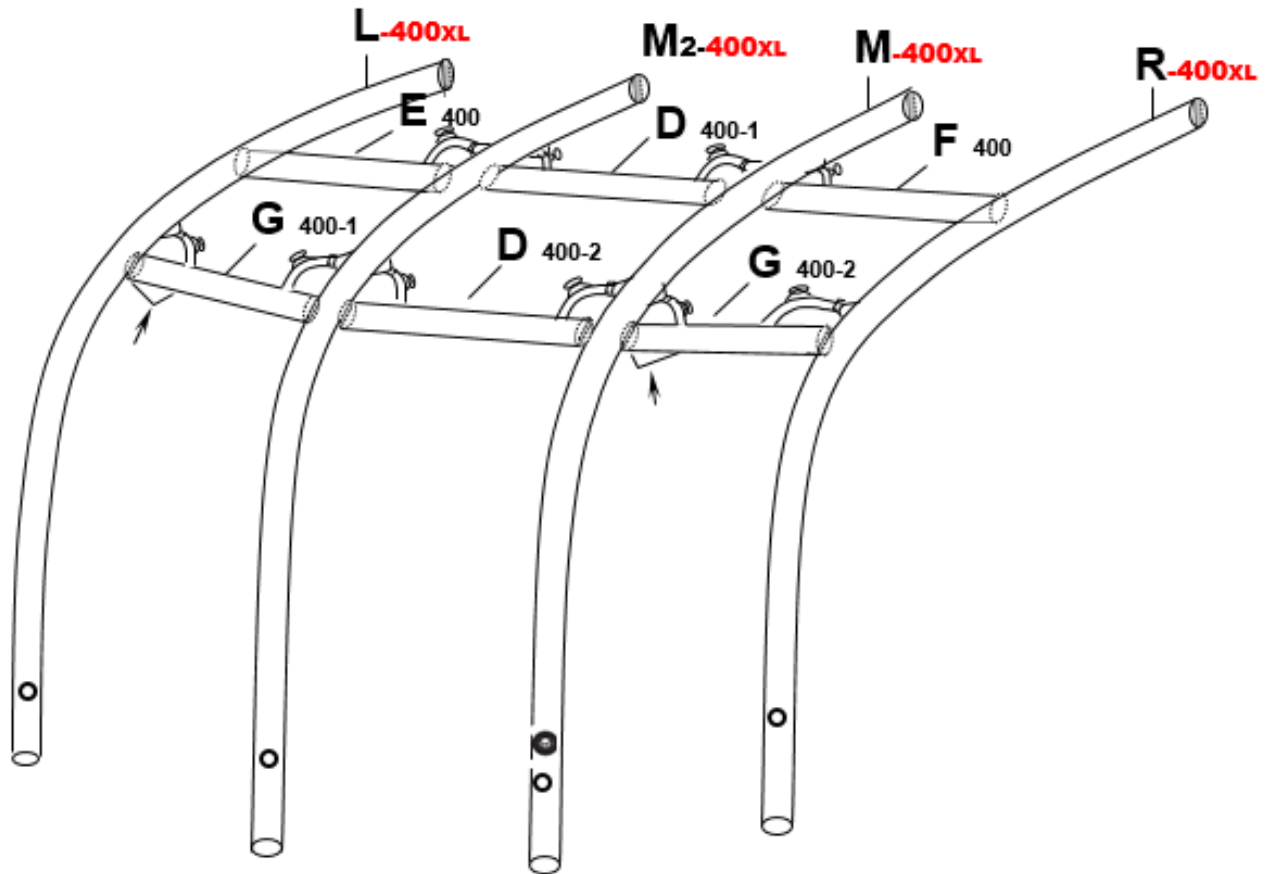

# Motor Ace AIR 400XL

Part	Part name	Part number	Tube length
R 400XL	Bladder Only	ZAPACE400XLR	
M1 400XL	Bladder Only	ZAPACE400XLM1	
M2 400XL	Bladder Only	ZAPACE400XLM2	
L 400XL	Bladder Only	ZAPACE400XLL	
E 400	Bladder Only	ZAPACE400E	
D 400-1	Bladder Only	ZAPACE400D	
D 400-2	Bladder Only	ZAPACE400D2	
F 400	Bladder Only	ZAPACE400F	
G 400-1	Bladder Only	ZAPACE400G	
G 400-2	Bladder Only	ZAPACE400G2	
	Isolating / deflation valve	ZAPIDV	
	Inflation valve	ZAPINV	
	Isolating valve spanner	ZAPIVS	