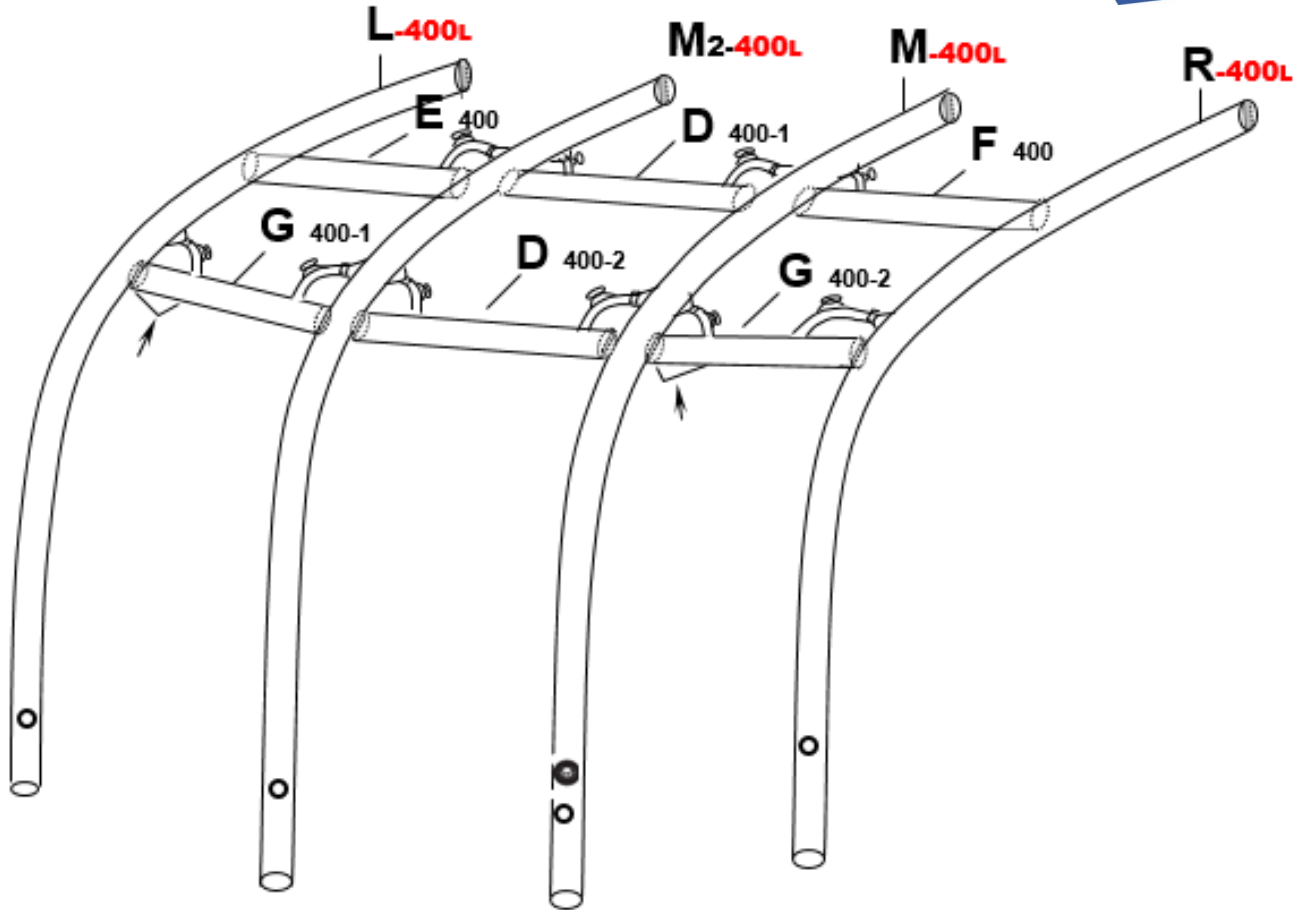

Motor Ace AIR 400L

Part	Part name	Part number	Tube length
R 400L	Bladder Only	ZAPACE400LR	
M1 400L	Bladder Only	ZAPACE400LM1	
M2 400L	Bladder Only	ZAPACE400LM2	
L 400L	Bladder Only	ZAPACE400LL	
E 400	Bladder Only	ZAPACE400E	
D 400-1	Bladder Only	ZAPACE400D	
D 400-2	Bladder Only	ZAPACE400D2	
F 400	Bladder Only	ZAPACE400F	
G 400-1	Bladder Only	ZAPACE400G	
G 400-2	Bladder Only	ZAPACE400G2	
	Isolating / deflation valve	ZAPIDV	
	Inflation valve	ZAPINV	
	Isolating valve spanner	ZAPIVS	