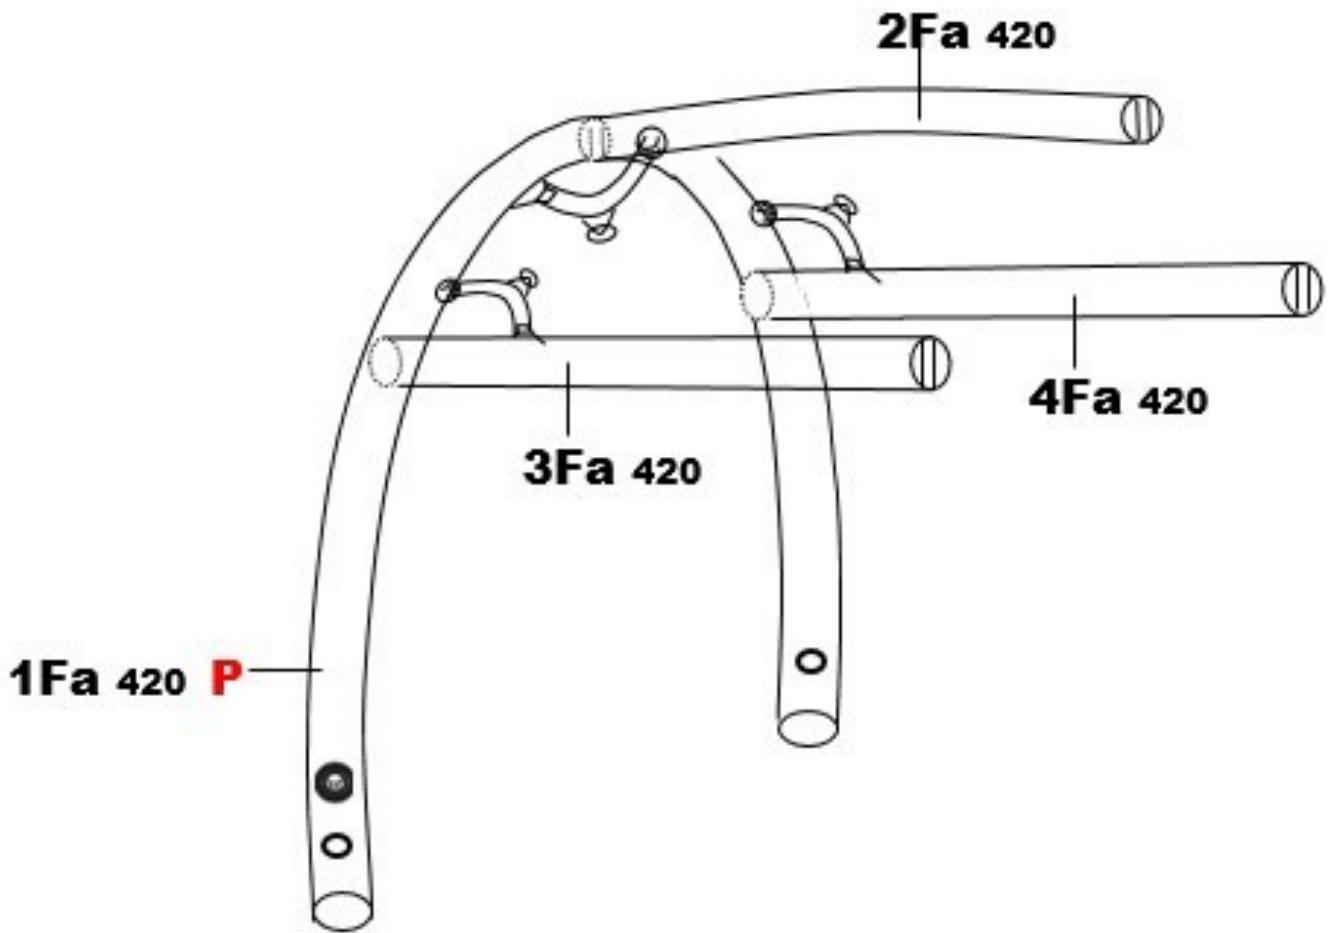

# Fiesta AIR Pro 420

## AirFrame parts list

Part	Part name	Part number
1FA 420 P	Bladder Only	ZAP61FAB
2FA 420	Bladder Only	ZAP62FAB
3FA 420	Bladder Only	ZAP63FAB
4FA 420	Bladder Only	ZAP64FAB
	Isolating/ deflation valve	ZAPIDV
	Inflation valve	ZAPINV
	Isolating valve spanner	ZAPIVS