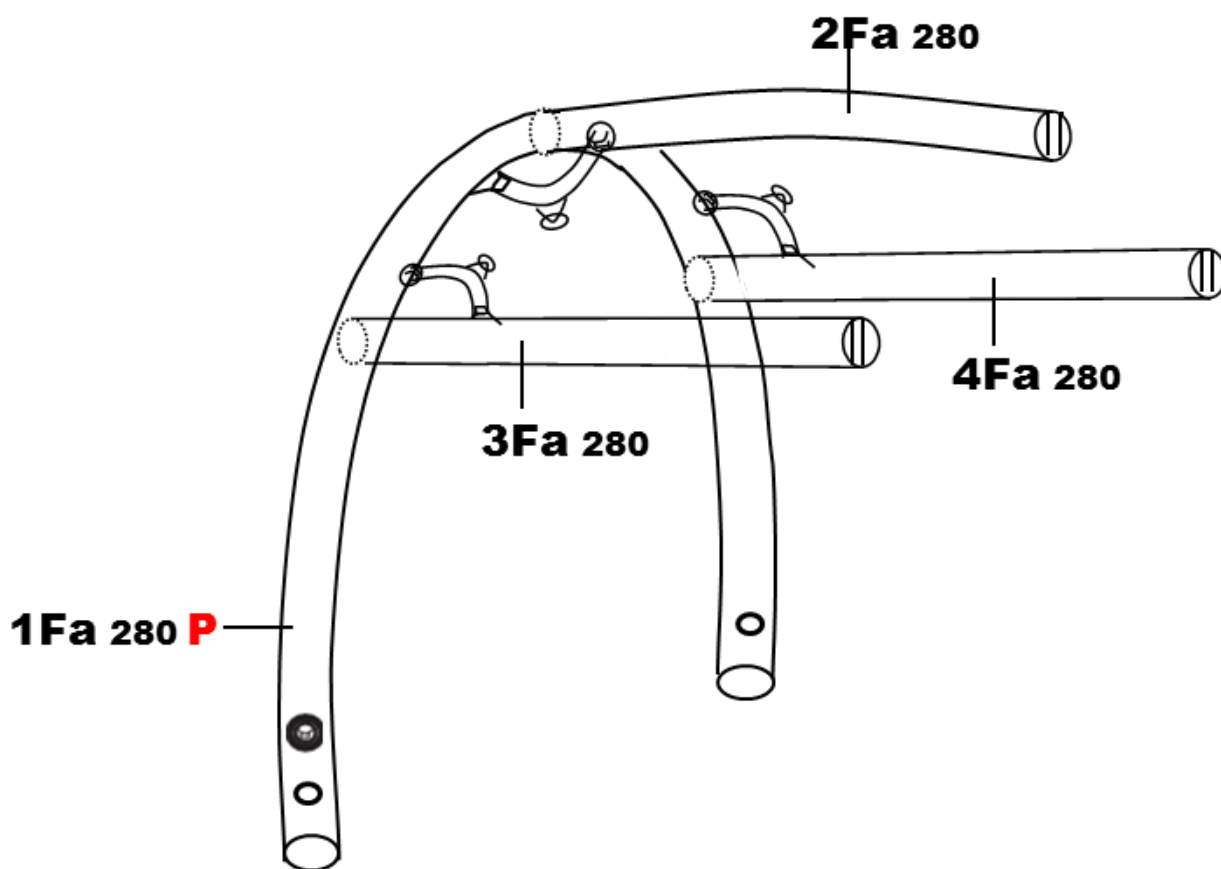

Fiesta AIR Pro 280

AirFrame parts list

Part	Part name	Part number
1FA 280 P	Bladder Only	ZAP41FAB
2FA 280	Bladder Only	ZAP22FAB
3FA 280	Bladder Only	ZAP43FAB
4FA 280	Bladder Only	ZAP44FAB
	Isolating/ deflation valve	ZAPIDV
	Inflation valve	ZAPINV
	Isolating valve spanner	ZAPIVS