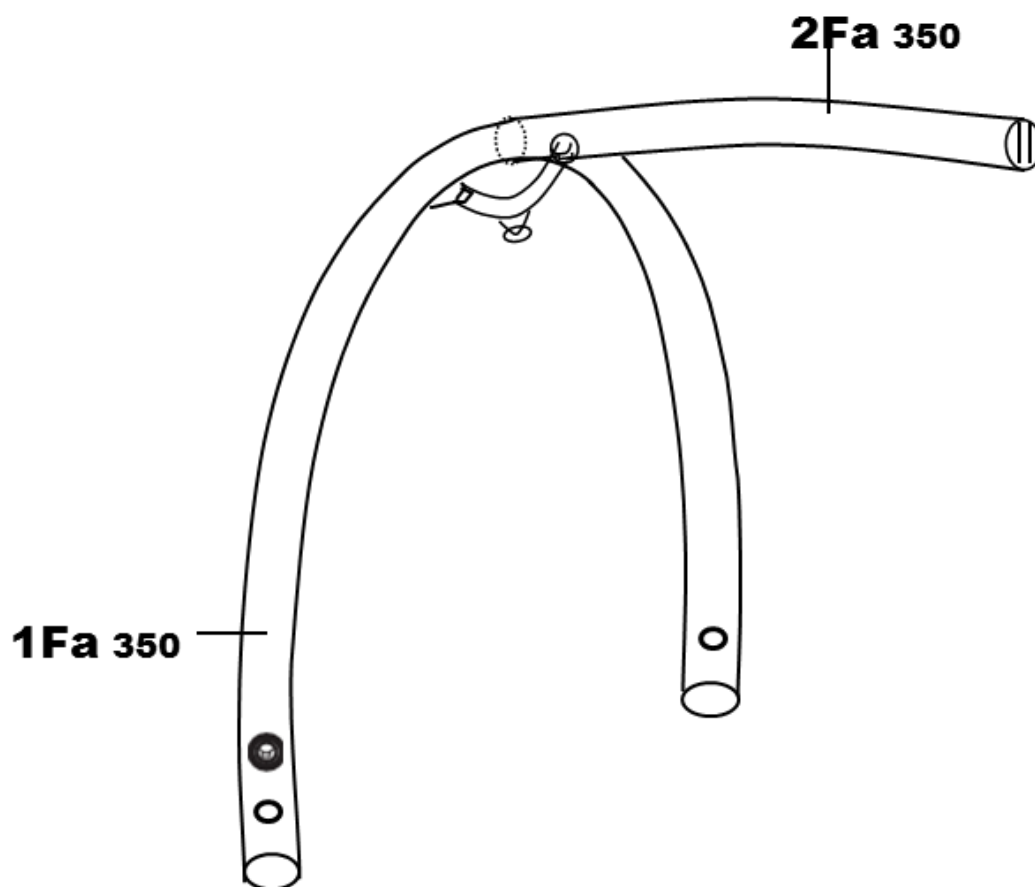

# Fiesta AIR 350

## AirFrame parts list

Part	Part name	Part number
1FA 350	Bladder Only	ZAP31FAB
2FA 350	Bladder Only	ZAP32FAB
	Isolating/ deflation valve	ZAPIDV
	Inflation valve	ZAPINV
	Isolating valve spanner	ZAPIVS