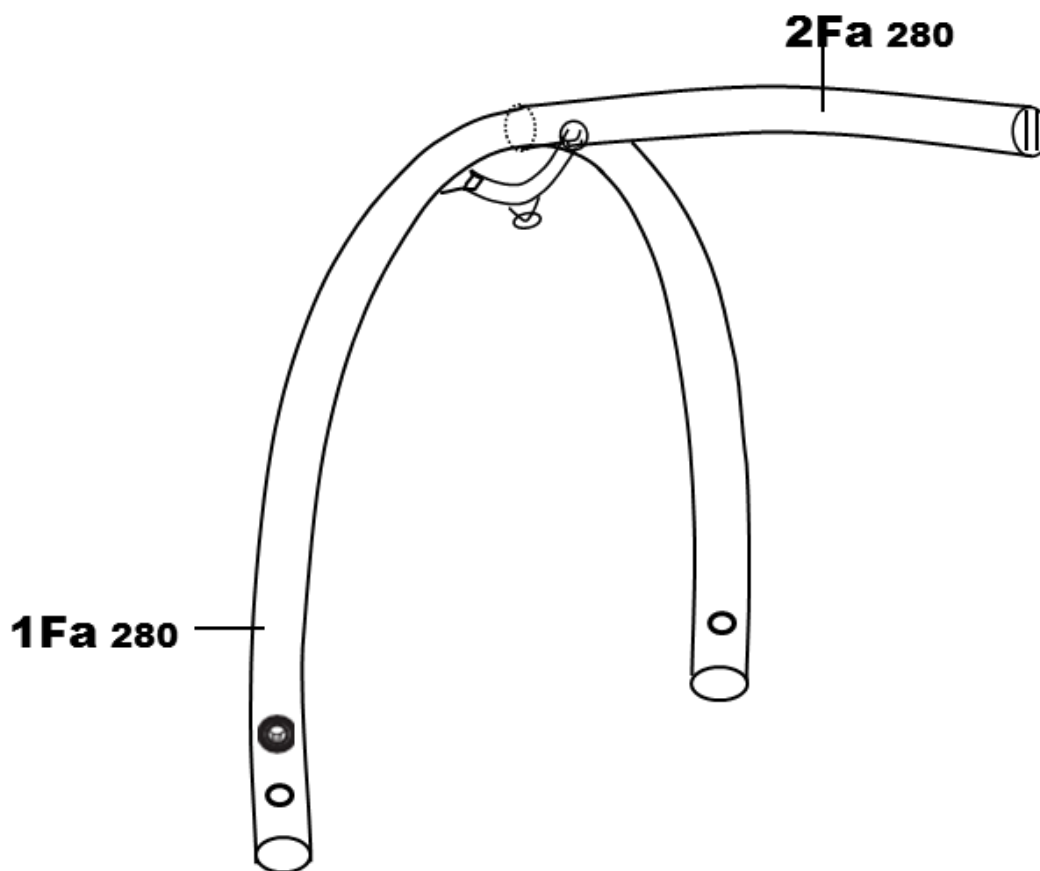

Fiesta AIR 280

AirFrame parts list

Part	Part name	Part number
1FA 280	Bladder Only	ZAP21FAB
2FA 280	Bladder Only	ZAP22FAB
	Isolating/ deflation valve	ZAPIDV
	Inflation valve	ZAPINV
	Isolating valve spanner	ZAPIVS