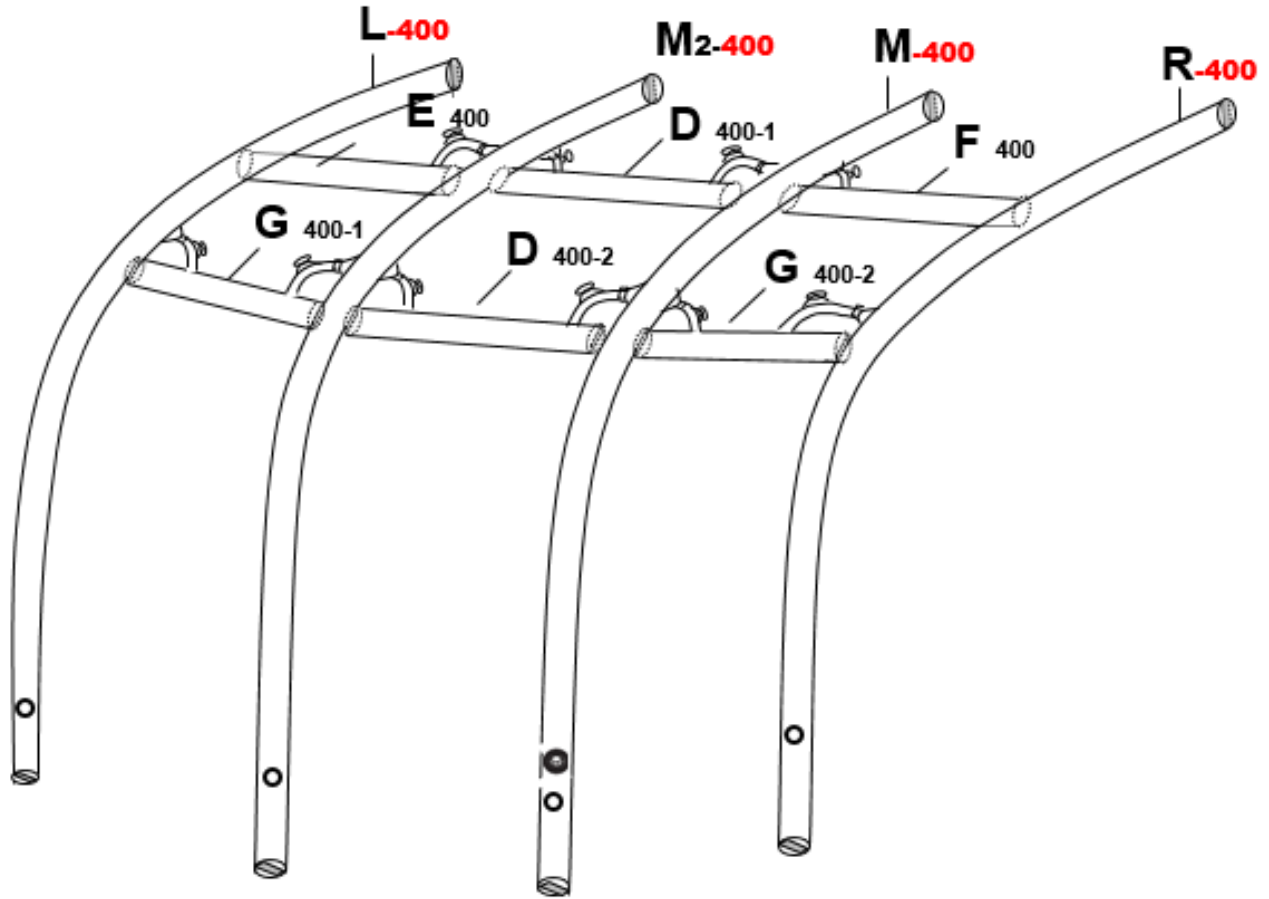

Ace AIR 400

Part	Part name	Part number	Tube length
R 400	Bladder Only	ZAPACE400R	4.17 metre
M1 400	Bladder Only	ZAPACE400M1	4.68 metre
M2 400	Bladder Only	ZAPACE400M2	4.68 metre
L 400	Bladder Only	ZAPACE400L	4.17 metre
E 400	Bladder Only	ZAPACE400E	1.3 metre
D 400-1	Bladder Only	ZAPACE400D	1.31 metre
D 400-2	Bladder Only	ZAPACE400D2	1.26 metre
F 400	Bladder Only	ZAPACE400F	1.3 metre
G 400-1	Bladder Only	ZAPACE400G	1.42 metre
G 400-2	Bladder Only	ZAPACE400G2	1.42 metre
	Isolating / deflation valve	ZAPIDV	
	Inflation valve	ZAPINV	
	Isolating valve spanner	ZAPIVS	