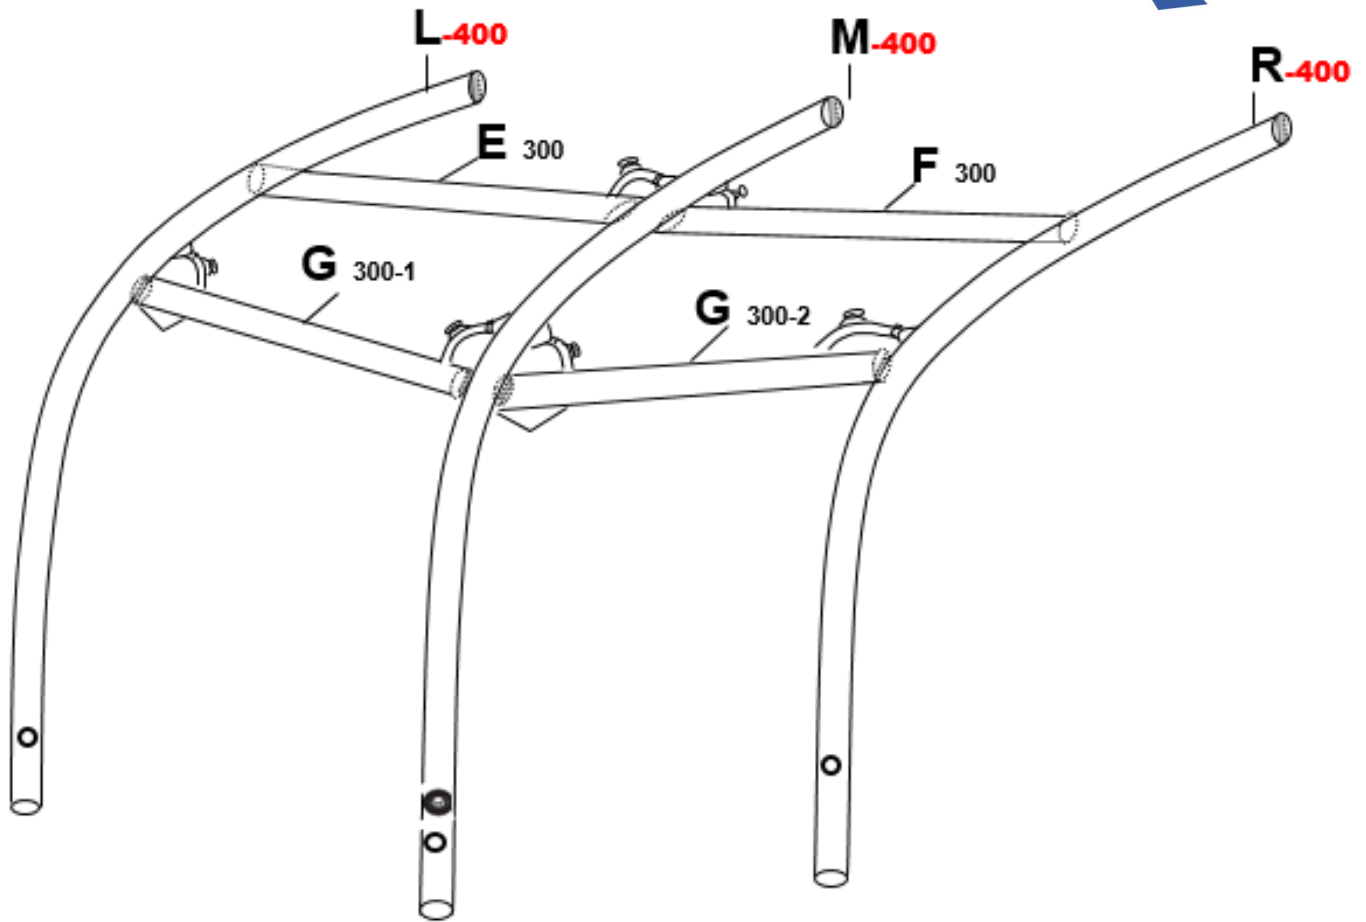

Ace AIR 300

Part	Part name	Part number	Tube length
R 400	Bladder Only	ZAPACE400R	4.17 metre
M1 400	Bladder Only	ZAPACE400M1	4.68 metre
L 400	Bladder Only	ZAPACE400L	4.17 metre
E 300	Bladder Only	ZAPACE300E	
F 300	Bladder Only	ZAPACE300F	
G 300-1	Bladder Only	ZAPACE300G	
G 300-2	Bladder Only	ZAPACE300G2	
	Isolating / deflation valve	ZAPIDV	
	Inflation valve	ZAPINV	
	Isolating valve spanner	ZAPIVS	